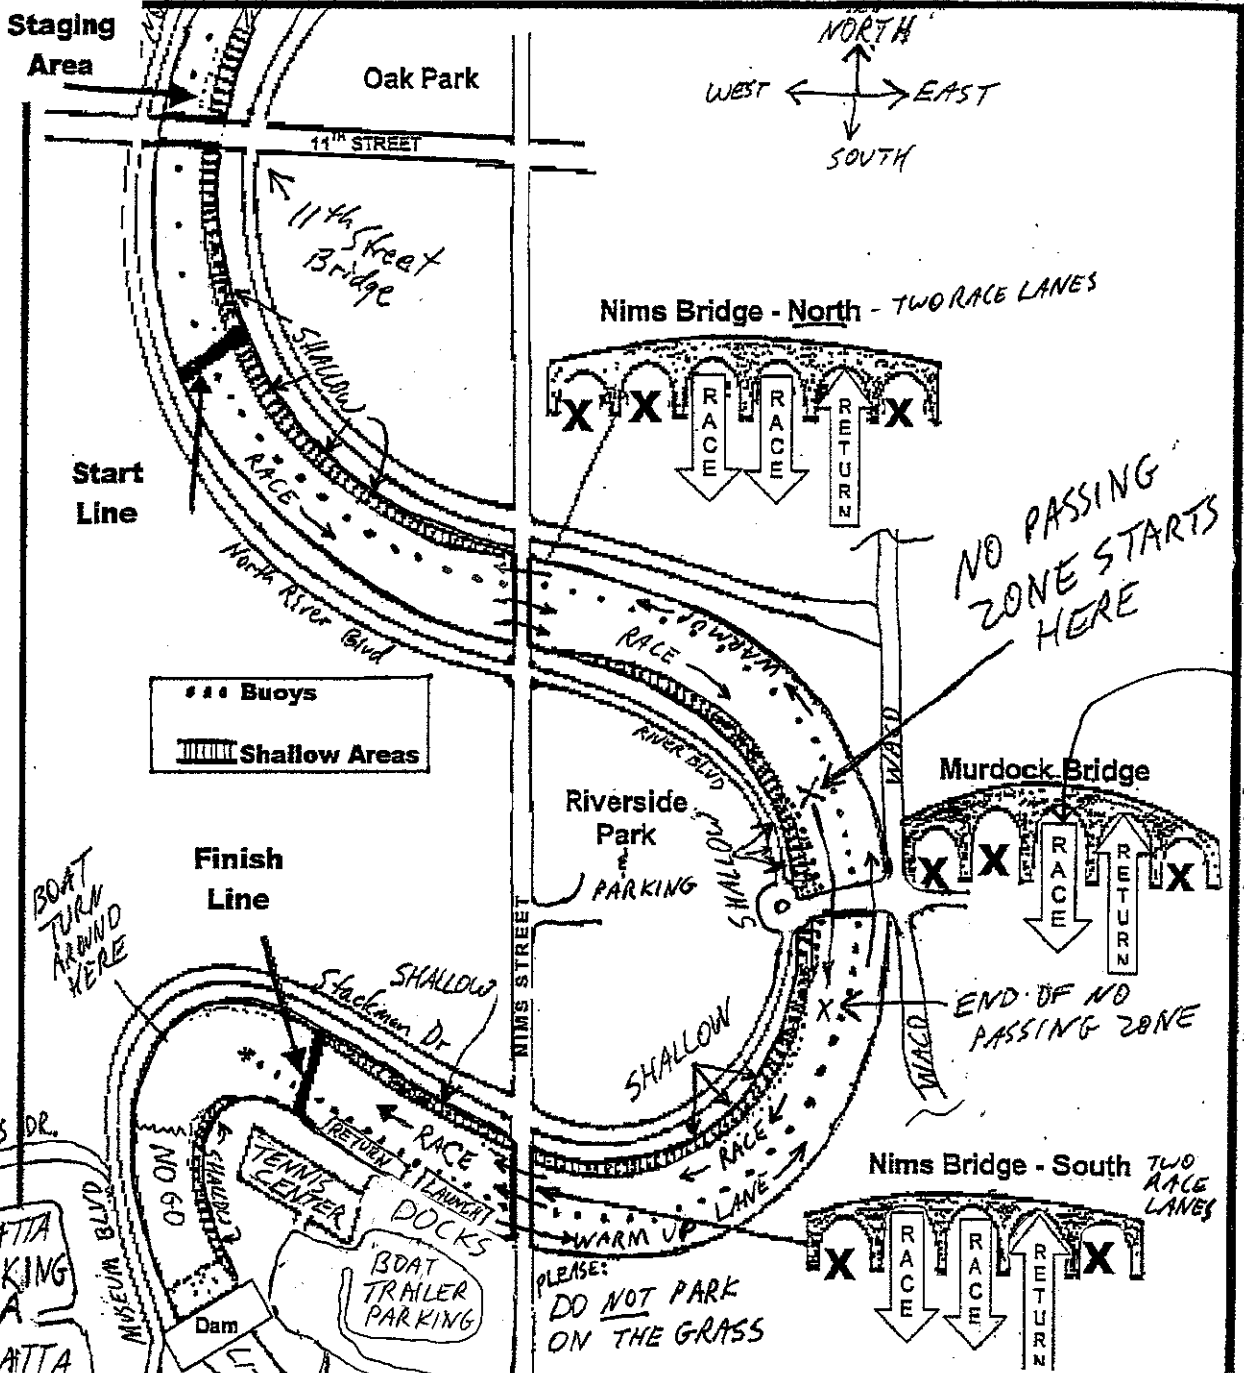

13th Street
 TRAFFIC LIGHT
 HOUSE HOUSE HOUSE
 CONCRETE WALL DO NOT ROW BEYOND THIS POINT!
FROSTBITE REGATTA
COURSE MAP ON LITTLE ARKANSAS RIVER
 STAGING AREA
 TURN AROUND HERE
 EXTREME SHALLOW

Stackman Dr
 SHALLOW
 TENNIS CENTER
 DOCKS
 BOAT TRAILER PARKING
 DAM
 LITTLE ARK RIVER
 MID AMERICA INDIAN CENTER
 INDIAN PARK RIVER
 SMALL PARKING

RIVERSIDE PARK
 PARKING
 SHALLOW
 WARM UP LANE
 PLEASE DO NOT PARK ON THE GRASS
 NIMS STREET
 CENTRAL
 WACO
 DOWNTOWN
 OLD TOWN
 1ST
 2nd
 DOUGLASS
 TO BROADVIEW HOTEL
 157 2nd STREET
 WAB STANGSTON

ONE RACE LANE THROUGH MURDOCK BRIDGE