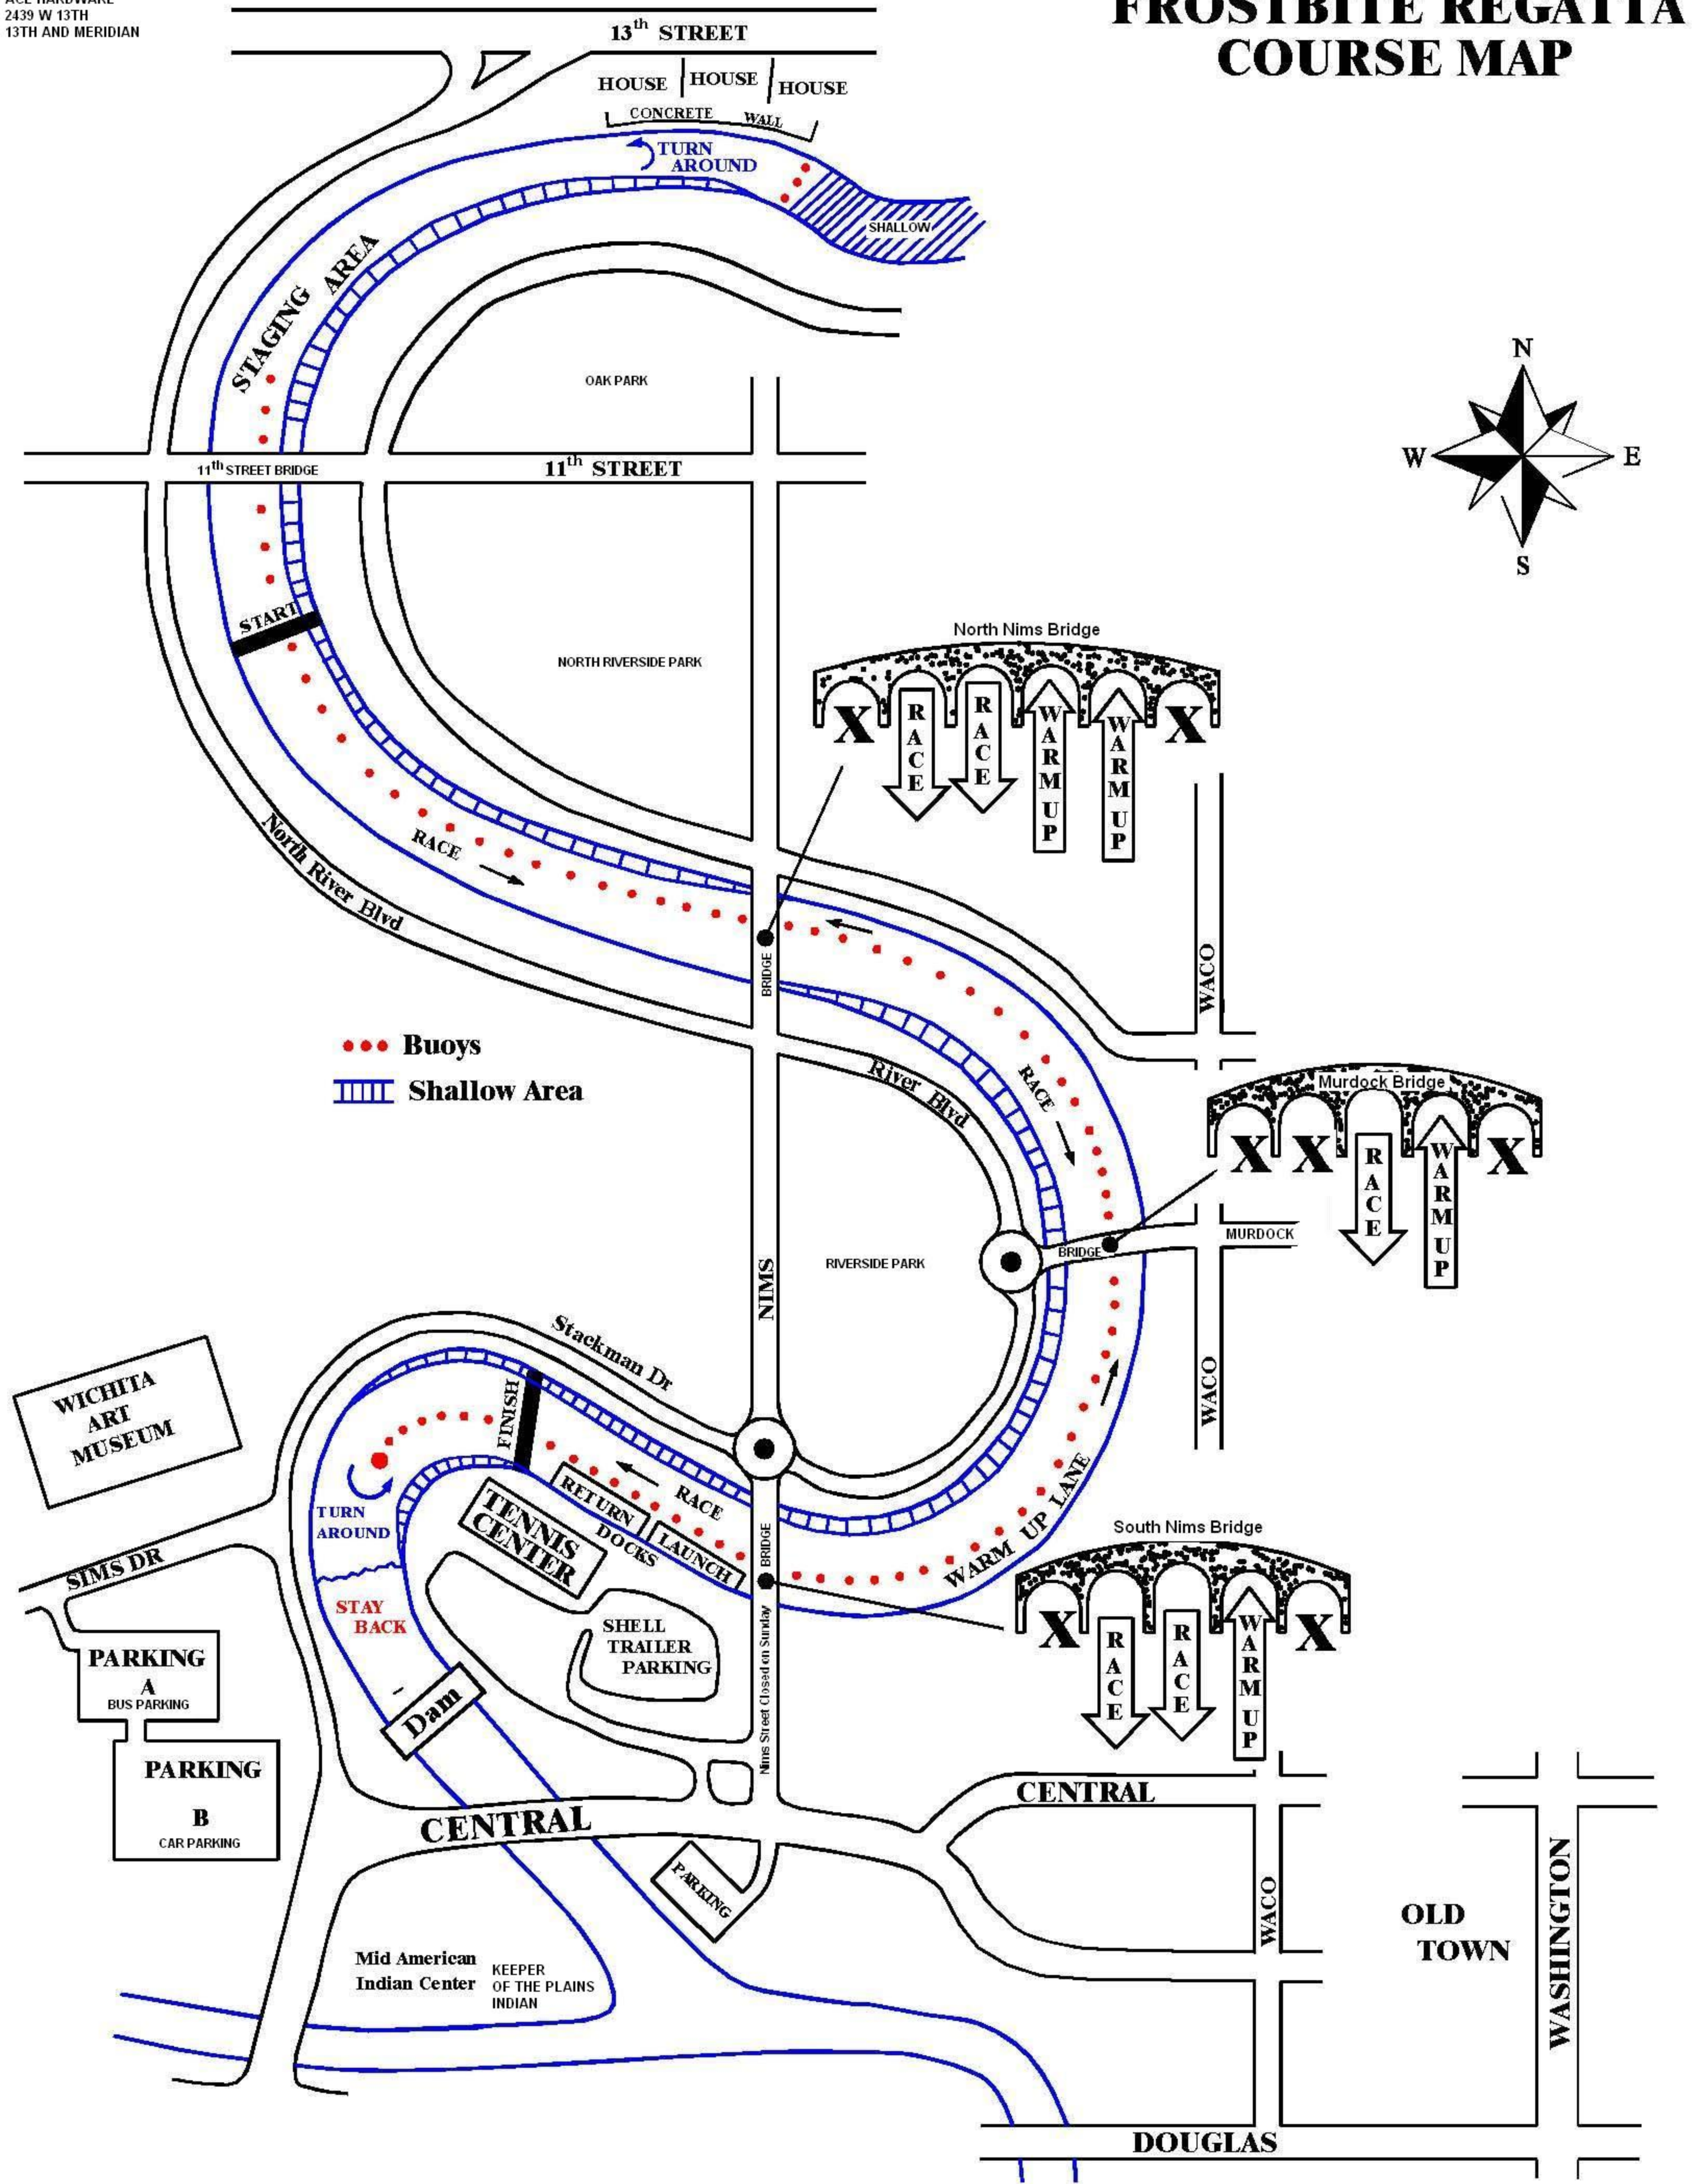

# FROSTBITE REGATTA COURSE MAP

- Buoy
- ▨▨▨ Shallow Area

NIMS  
Nims Street Closed on Sunday

WICHITA  
ART  
MUSEUM

PARKING  
A  
BUS PARKING

PARKING  
B  
CAR PARKING

TENNIS  
CENTER

SHELL  
TRAILER  
PARKING

Mid American  
Indian Center  
KEEPER OF THE PLAINS  
INDIAN

OLD  
TOWN

WASHINGTON

DOUGLAS