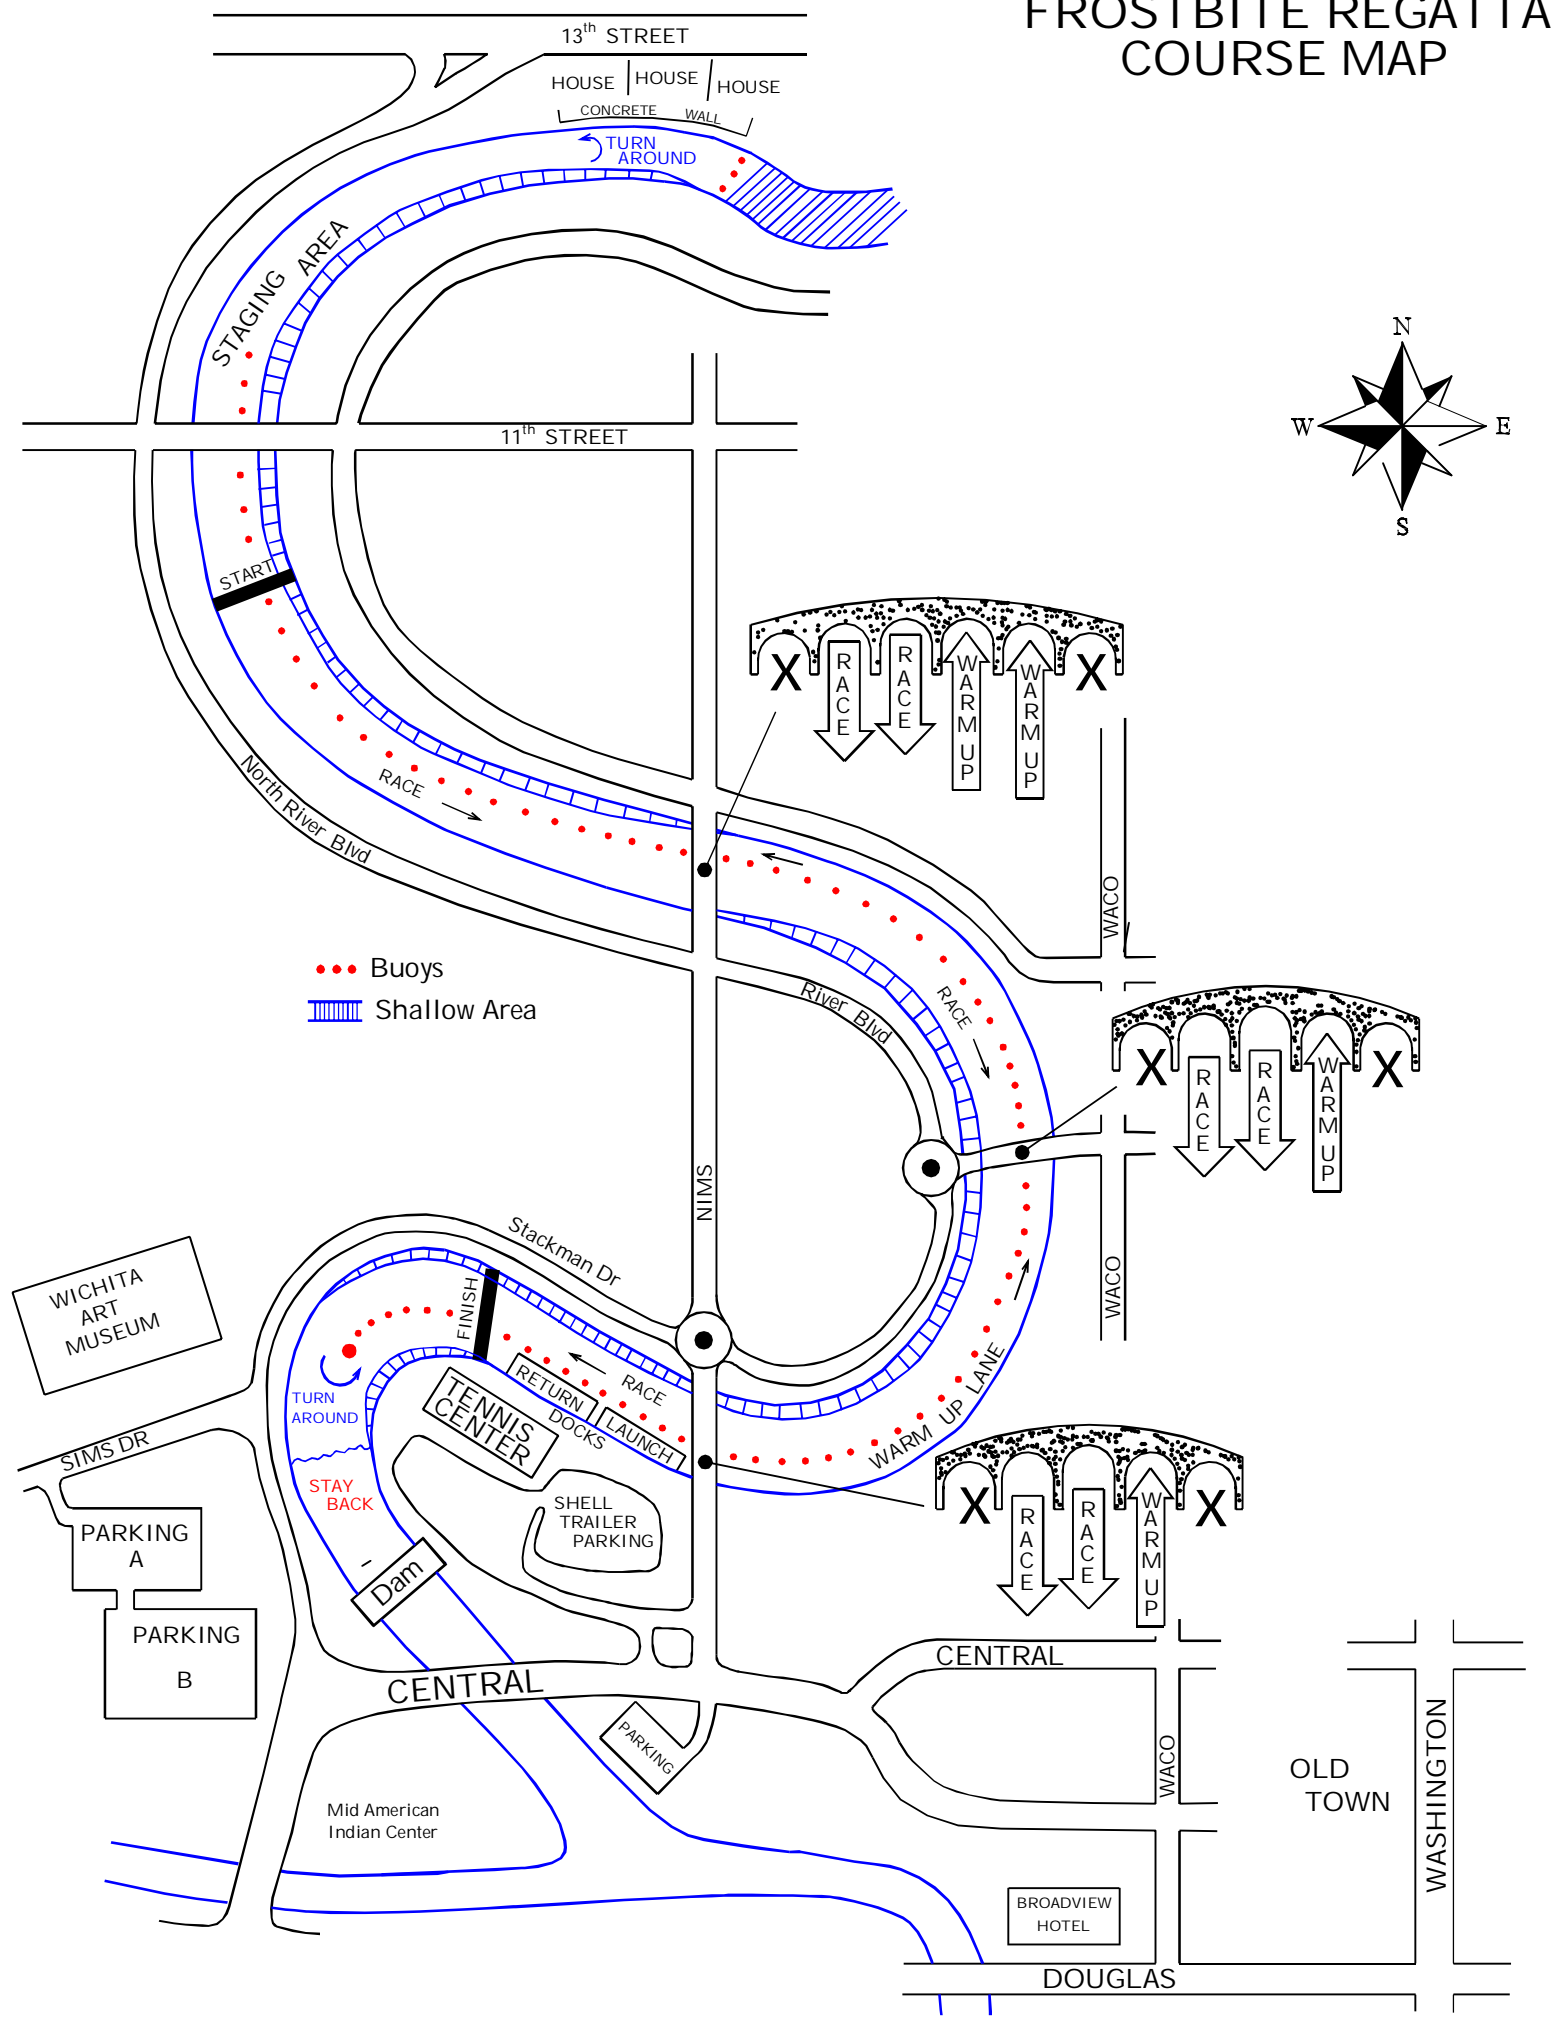

FROSTBITE REGATTA COURSE MAP

- Buoys
- ▨▨▨▨▨ Shallow Area

WICHITA
ART
MUSEUM

PARKING
A

PARKING
B

TENNIS
CENTER

SHELL
TRAILER
PARKING

STAY
BACK

CENTRAL

Mid American
Indian Center

BROADVIEW
HOTEL

DOUGLAS

CENTRAL

OLD
TOWN

WASHINGTON

13th STREET

HOUSE | HOUSE | HOUSE

CONCRETE WALL

TURN AROUND

STAGING AREA

11th STREET

START

North River Blvd

RACE

NIMS

River Blvd

RACE

Stackman Dr

FINISH

RETURN DOCKS
LAUNCH

SIMS DR

WACO